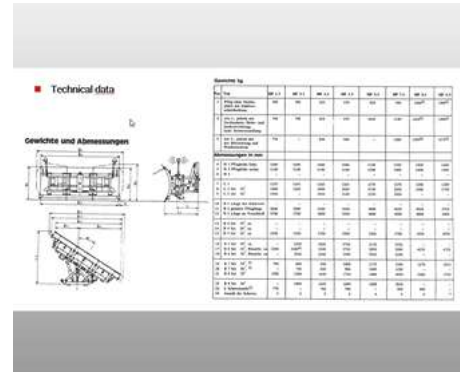

Gallery

Equipment

Equipment airport snow plough MF 9.3

1	7 Plough blades
2	Plough frame
3	Hydraulic lifting- and turning device
4	parking legs
5	Cutting edge Vulkollan 200 x 50 mm
6	45° Clearing angle
7	Snow deflector
8	2 castor wheels, 470 mm diameter, heavy version
9	Painting RAL 2011
10	Plough lighting / side lamps