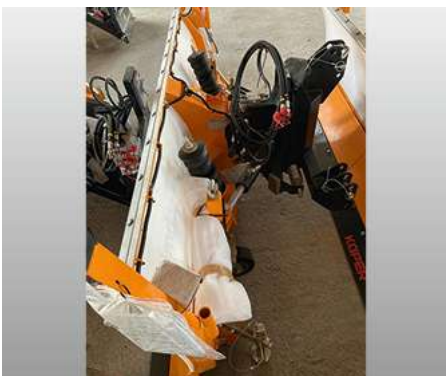

Used machines offer

Snow Plough MPC P24 - NEW Snow Plough MPC P24

Offer number: UM2855862

Brand: Schmidt
Mat.-Nr.: 1292795-2
Year of manufacture: 2022
Serialnumber: MPC-P24-76-2-007
Running hours: 0 h
Mileage: 0 km
Condition: Class 5+
Location: Switzerland
3401 Burgdorf

Price: **On request**

New Snow Plough MPC P24

Gallery

Equipment

Basic equipment

647706	Schmidt MPC-P 24 snow plow
--------	----------------------------

Scraper Bar

712827	Combi 25 scraper bars (set)
--------	-----------------------------

Add-On Adjustment Group

523588	Mounting plate 3-point cat. 1/2 inc. Cross Slope Compensation
--------	---

131531	Hydraulic adjustment group (pivoting) for tractor attachment
647751	adjustment size Hydraulic clutches - ISO 7241 cone seal (S) (size 12/BG3) - 1 cell
Additional options	
131055	trailing wheels (set, adjustable)
186277	Side deflectors (set)
443498	Warning flags with plastic handle (set)
451264	LED plow lights/marker lights