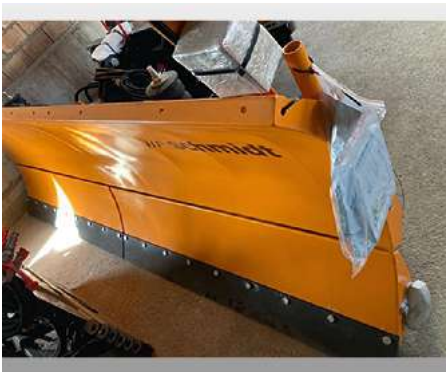

Used machines offer

Snow Plough MPC S30 - NEW Snow Plough MPC S30

Offer number: UM2856006

 **aebi schmidt**
group

Brand: Schmidt
Mat.-Nr.: 1282742-6
Year of manufacture: 2022
Serialnumber: MPC-S30-76-2-001
Running hours: 0 h
Mileage: 0 km
Condition: Class 5+
Location: Switzerland
3401 Burgdorf

Price: **On request**

New Snow Plough MPC S30

Gallery

Equipment

Basic equipment	
997121	Schmidt MPC-S 30 snow plow
Scraper Bar	
806093	Steel scraper bars 15 mm (set)
Add-On Adjustment Group	
503716	adjustment group CH (VSS-B)
746209	Hydraulic adjustment group (lifting/lowering/pivoting)
619033	adjustment size Hydraulic couplings - ISO 7241 cone seal (S) (size 12/ BG3) - 2 cells
Additional options	
131055	trailing wheels (set, adjustable)
186277	Side deflectors (set)
443498	Warning flags with plastic handle (set)
451264	LED plow lights/marker lights
Customer special equipment	
SSR0859	MPC-S 30 with adaptation kit for welding own attachment, wide 1080 mm with mech.