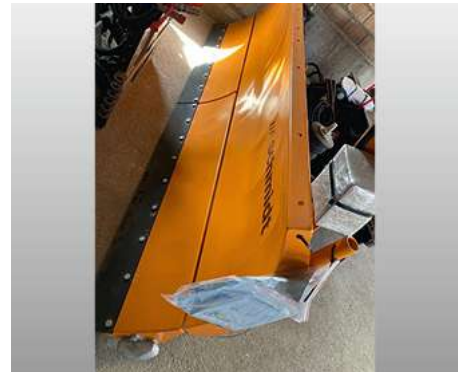

Used machines offer

Snow Plough MPC S30 - NEW Snow Plough MPC S30

Offer number: UM2856006

 **aebi schmidt**
group

Brand: Schmidt
Mat.-Nr.: 1282742-6
Year of manufacture: 2022
Serialnumber: MPC-S30-76-2-001
Running hours: 0 h
Mileage: 0 km
Condition: Class 5+
Location: Switzerland
3401 Burgdorf

Price: **On request**

New Snow Plough MPC S30

Gallery

Equipment

Basic equipment	
997121	Schmidt MPC-S 30 snow plow
Scraper Bar	
806093	Steel scraper bars 15 mm (set)
Add-On Adjustment Group	
503716	adjustment group CH (VSS-B)
746209	Hydraulic adjustment group (lifting/lowering/pivoting)
619033	adjustment size Hydraulic couplings - ISO 7241 cone seal (S) (size 12/ BG3) - 2 cells
Additional options	
131055	trailing wheels (set, adjustable)
186277	Side deflectors (set)
443498	Warning flags with plastic handle (set)
451264	LED plow lights/marker lights
Customer special equipment	
SSR0859	MPC-S 30 with adaptation kit for welding own attachment, wide 1080 mm with mech.