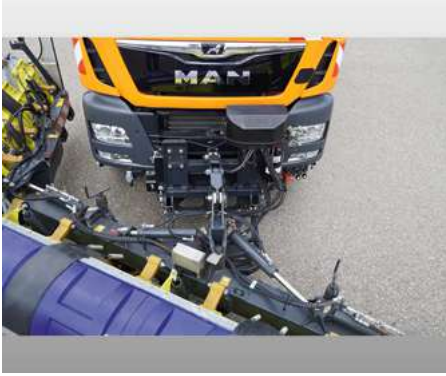

Used machines offer

Snow Plough HP-2W - Snow Plough HP-2W

Offer number: UM3395876

 **aebi schmidt**
group

Brand: Schmidt
Mat.-Nr.: 1350481-6
Year of manufacture: 2021
Serialnumber: HP-2W-75-1-004
Running hours: 20 h
Mileage: 0 km
Condition: Class 5
Location: Germany
79837 St. Blasien

Price: **On request**

New Snow Plough HP-2W

Gallery

Equipment

Basic device in basic equipment

311703	Highway snow plow TARRON HP-2W
673091	share body in RAL 2011 (orange)

Scraper

564424	Combi scraper blades 36 (set)
685000	Lumifog D30mm
553553	Marker lights LED - Profi (replaces basic LED lighting)
358697	Warning light flashing light orange
457405	Additional work light on the left